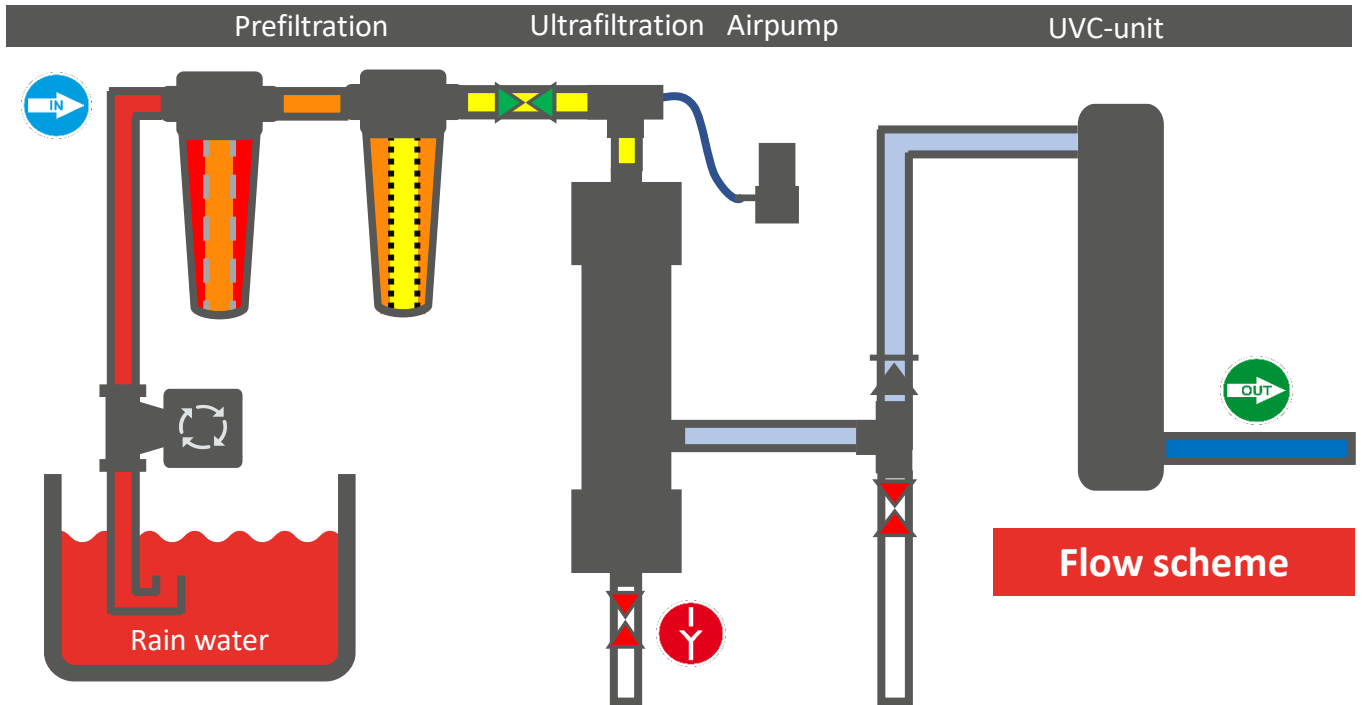

With the **Drop2Drink *unit Excellent*** you can produce your own drinkable water from rainwater. This intelligent system ensures 100% microbiologically safe water.

The rainwater is purified by a microfilter, an active carbon filter, a membrane filter (UF) and an UVC-unit. All in one step.

The **Drop2Drink *unit Excellent*** has a flow of 20 or 30l/min which means that you can run your entire household on rainwater. You can connect all the taps, the shower, bath, dishwasher, washing machine and toilets. Anywhere were you need water.

The **Drop2Drink *unit Excellent*** is plug & play, easy to install, use and maintain.

Benefits Drop2Drink *unit Excellent*

1. Microbiologically safe water from rainwater
2. Daily integrity check on membranes
3. Become independent and self-sufficient, run your entire household on rainwater
4. The unit is plug & play, easy to install, use and maintain

Innovation Award

key in your
rainwater harvesting system

Drop2Drink *unit Excellent*

Technical specifications Drop2Drink *unit Excellent*

- Applications
 - Unsafe tap water
 - Rainwater
- Multistage filtration
 - Microfiltration 50 μ
 - Active carbon 25 μ
 - Ultrafiltration 0,01 μ
 - UVC-unit 30W
- Safety controls
 - Automatic forward and backward flush
 - Integrity check on membrane breakage
- Flow
 - 20 l/min (1,2 m³/h)
 - 30 l/min (1,8 m³/h)
- Pressure
 - Minimum pressure 2,5 bar
 - Maximum pressure 6 bar
 - Pressure loss 1,5 bar
- Power supply
 - 230 V AC / 50-60Hz
 - Consumption 40W
- Sizes
 - 20 l/min: 1,2 x 0,55 x 0,45m (h x w x d)
 - 30 l/min: 1,2 x 0,79 x 0,45m
- Connections
 - In- and outlet: 1"
 - Waste water connections: ½"
- Empty weight:
 - 29kg
 - 34kg
- Control device
 - Settings and monitoring
 - Internet connection possible
 - USB port possible