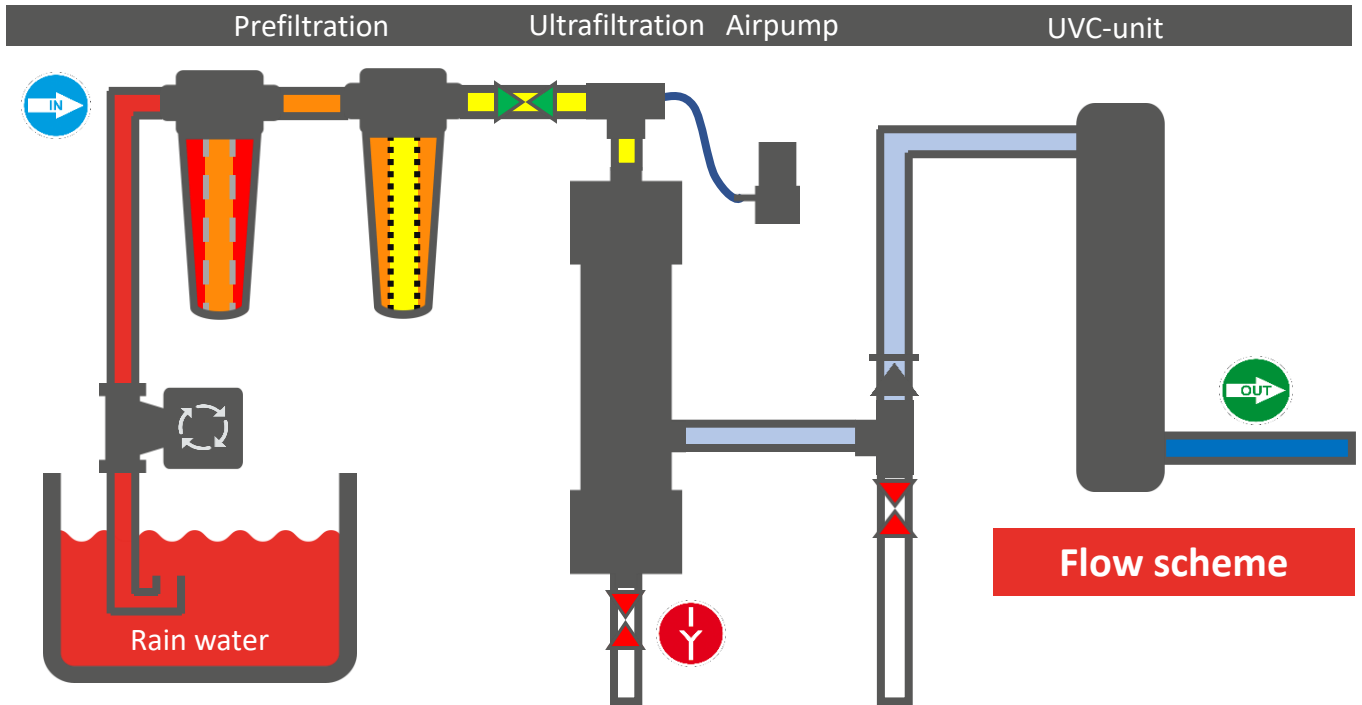

With the **Drop2Drink *unit Excellent*** you can produce your own drinkable water from rainwater. This intelligent system ensures 100% microbiologically safe water.

The rainwater is purified by a microfilter, an active carbon filter, a membrane filter (UF) and an UVC-unit. All in one step.

The **Drop2Drink *unit Excellent*** has a flow of 20 or 30l/min which means that you can run your entire household on rainwater. You can connect all the taps, the shower, bath, dishwasher, washing machine and toilets. Anywhere where you need water.

The **Drop2Drink *unit Excellent*** is plug & play, easy to install, use and maintain.

Benefits Drop2Drink *unit Excellent*

1. Microbiologically safe water from rainwater
2. Daily integrity check on membranes
3. Become independent and self-sufficient, run your entire household on rainwater
4. The unit is plug & play, easy to install, use and maintain

Innovation Award

key in your
rainwater harvesting system

Drop2Drink *unit Excellent*

Technical specifications Drop2Drink *unit Excellent*

- Applications
 - Unsafe tap water
 - Rainwater
- Multistage filtration
 - Microfiltration 10 μ
 - Active carbon
 - Ultrafiltration 0,01 μ
 - UVC-unit 30W
- Safety controls
 - Automatic forward and backward flush
 - Integrity check on membrane breakage
- Flow
 - 20 l/min (1,2 m³/h)
 - 30 l/min (1,8 m³/h)
- Pressure
 - Minimum pressure 2,5 bar
 - Maximum pressure 6 bar
 - Pressure loss 1,5 bar
- Power supply
 - 230 V AC / 50-60Hz
 - Consumption 40W
- Sizes
 - 20 l/min: 1,2 x 0,55 x 0,45m (h x w x d)
 - 30 l/min: 1,2 x 0,79 x 0,45m
- Connections
 - In- and outlet: 1"
 - Waste water connections: ½"
- Empty weight:
 - 29kg
 - 34kg
- Control device
 - Settings and monitoring
 - Internet connection possible
 - USB port possible